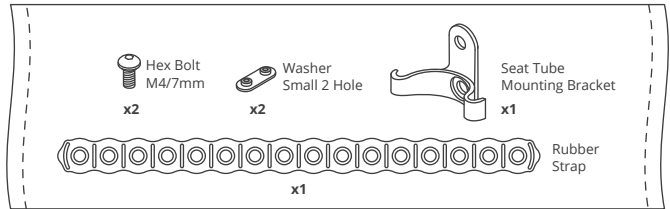

ASSEMBLING

FRONT

SCREW HOLE POSITION A

SCREW HOLE POSITION B

ASSEMBLING

REAR

SCREW HOLE POSITION A

 Hex Bolt
M5/12mm x1

SCREW HOLE POSITION B

 Hex Bolt
M5/12mm x1
 Washer x1

 Hex Bolt
M5/25mm x1

 Hex Bolt
M5/30mm x1

 Washer x1

 Resin Washer
3mm x1

 Resin Washer
6mm x1

ASSEMBLING

REAR

OPTIONAL PARTS

RGX Fender Seat Tube Mounting Kit (540000042)

RGX FENDER SEAT TUBE MOUNTING KIT

OPTIONAL PARTS (540000042)

ASSEMBLING

REAR

 Hex Bolt
M4/7mm **x1**