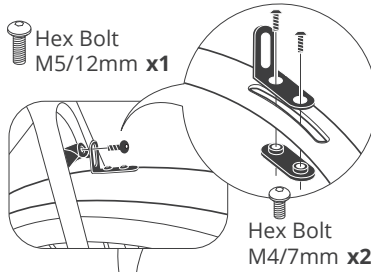

ASSEMBLING

FRONT

SCREW HOLE POSITION A

SCREW HOLE POSITION B

ASSEMBLING

REAR

SCREW HOLE POSITION A

 Hex Bolt
M5/12mm x1

SCREW HOLE POSITION B

 Hex Bolt
M5/12mm x1
 Washer x1

 Hex Bolt
M5/25mm x1

 Hex Bolt
M5/30mm x1

 Washer x1

 Resin Washer
3mm x1

 Resin Washer
6mm x1

ASSEMBLING

REAR

OPTIONAL PARTS

RGX Fender Seat Tube Mounting Kit (540000042)

RGX FENDER SEAT TUBE MOUNTING KIT

OPTIONAL PARTS (540000042)

ASSEMBLING

REAR

 Hex Bolt
M4/7mm **x1**