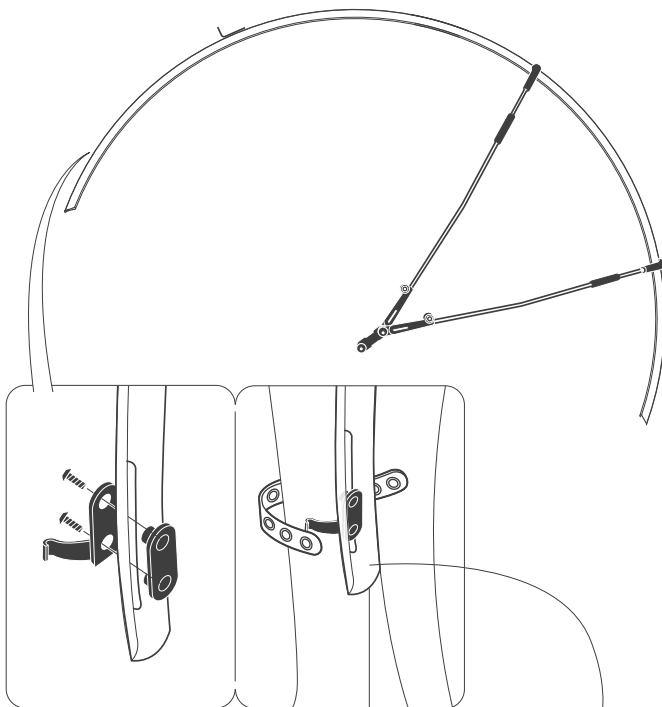

SCREW HOLE POSITION B

 Hex Bolt
M5/12mm x1
 Washer x1

 Hex Bolt
M5/25mm x1

 Hex Bolt
M5/30mm x1

 Washer x1

 Resin Washer
3mm x1

 Resin Washer
6mm x1

ASSEMBLING

REAR

OPTIONAL PARTS

RGX Fender Seat Tube Mounting Kit (540000042)

RGX FENDER SEAT TUBE MOUNTING KIT

OPTIONAL PARTS (540000042)

ASSEMBLING

REAR

 Hex Bolt
M4/7mm **x1**

 Washer
Small 2 Hole **x1**