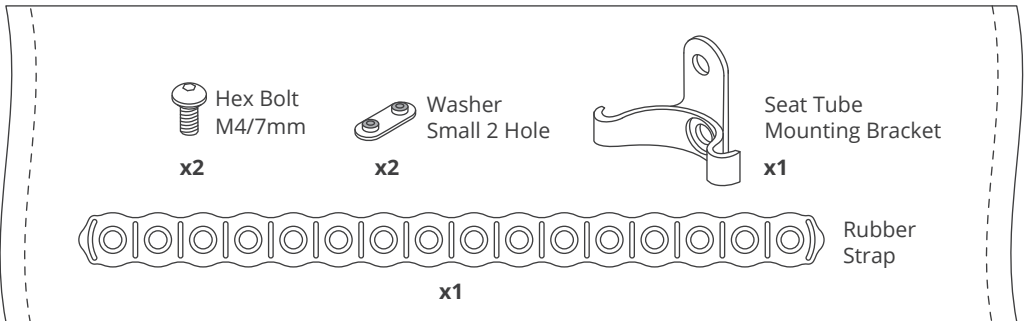

SCREW HOLE POSITION B

 Hex Bolt
M5/12mm x1
 Washer x1

 Hex Bolt
M5/25mm x1

 Hex Bolt
M5/30mm x1

 Washer x1

 Resin Washer
3mm x1

 Resin Washer
6mm x1

ASSEMBLING

REAR

OPTIONAL PARTS

RGX Fender Seat Tube Mounting Kit (540000042)

RGX FENDER SEAT TUBE MOUNTING KIT

OPTIONAL PARTS (540000042)

ASSEMBLING

REAR

 Hex Bolt
M4/7mm **x1**

 Washer
Small 2 Hole **x1**