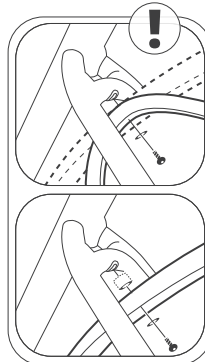

ASSEMBLING

FRONT

SCREW HOLE POSITION A

SCREW HOLE POSITION B

ASSEMBLING

REAR

SCREW HOLE POSITION A

 Hex Bolt
M5/12mm x1

SCREW HOLE POSITION B

 Hex Bolt
M5/12mm x1
 Washer x1

 Hex Bolt
M5/25mm x1

 Hex Bolt
M5/30mm x1

 Washer x1

 Resin Washer
3mm x1

 Resin Washer
6mm x1

ASSEMBLING