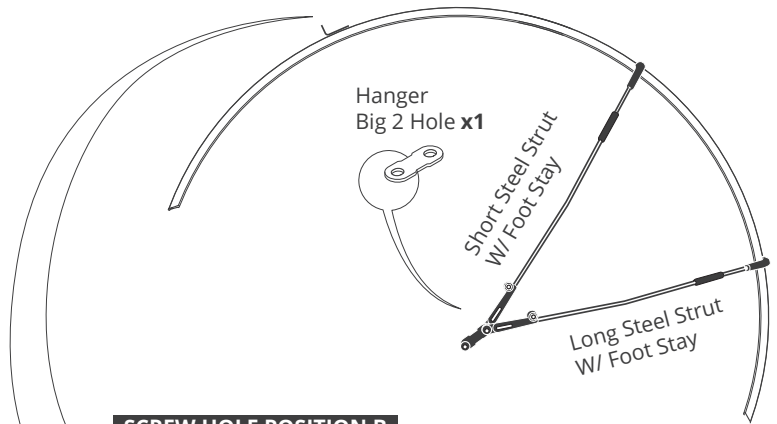

| ENGLISH |

SPEEDSHIELD RGX 45

COMPATIBLE WITH
REVOLT/ AVAIL AR/ DEVOTE ADVANCED/ DEVOTE

GIANT

SPEEDSHIELD RGX 45	02
OPTIONAL PARTS	07
RGX FENDER SEAT TUBE MOUNTING KIT (540000042)	07

PARTS SUPPLIED

 x4	 x4	 x5	 x4	 x1	 x1
 x3	 x5	 x2			
 x2	 x1	 x2	 x2		

ASSEMBLING

FRONT

SCREW HOLE POSITION A

SCREW HOLE POSITION B

ASSEMBLING

REAR

SCREW HOLE POSITION A

 Hex Bolt
M5/12mm x1

SCREW HOLE POSITION B

 Hex Bolt
M5/12mm x1
 Washer x1

 Hex Bolt
M5/25mm x1

 Hex Bolt
M5/30mm x1

 Washer x1

 Resin Washer
3mm x1

 Resin Washer
6mm x1

ASSEMBLING

 Washer
Small 2 Hole **x1**