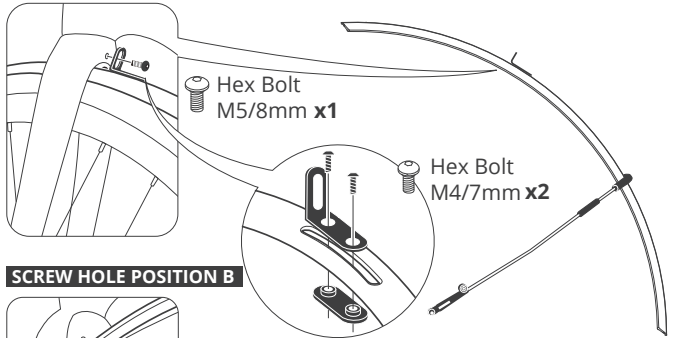

| ENGLISH |

SPEEDSHIELD RGX 45

COMPATIBLE WITH
REVOLT/ AVAIL AR/ DEVOTE ADVANCED/ DEVOTE

GIANT

SPEEDSHIELD RGX 45	02
OPTIONAL PARTS	07
RGX FENDER SEAT TUBE MOUNTING KIT (540000042)	07

PARTS SUPPLIED

 x4	 x4	 x5	 x4	 x1	 x1
 x3	 x5	 x2			
 x2	 x1	 x2	 x2		

ASSEMBLING

FRONT

SCREW HOLE POSITION A

SCREW HOLE POSITION B

ASSEMBLING

REAR

SCREW HOLE POSITION A

 Hex Bolt
M5/12mm x1

SCREW HOLE POSITION B

 Hex Bolt
M5/12mm x1
 Washer x1

 Hex Bolt
M5/25mm x1

 Hex Bolt
M5/30mm x1

 Washer x1

 Resin Washer
3mm x1

 Resin Washer
6mm x1

ASSEMBLING

REAR

OPTIONAL PARTS

RGX Fender Seat Tube Mounting Kit (540000042)

RGX FENDER SEAT TUBE MOUNTING KIT

OPTIONAL PARTS (540000042)

ASSEMBLING

REAR

 Hex Bolt
M4/7mm **x1**