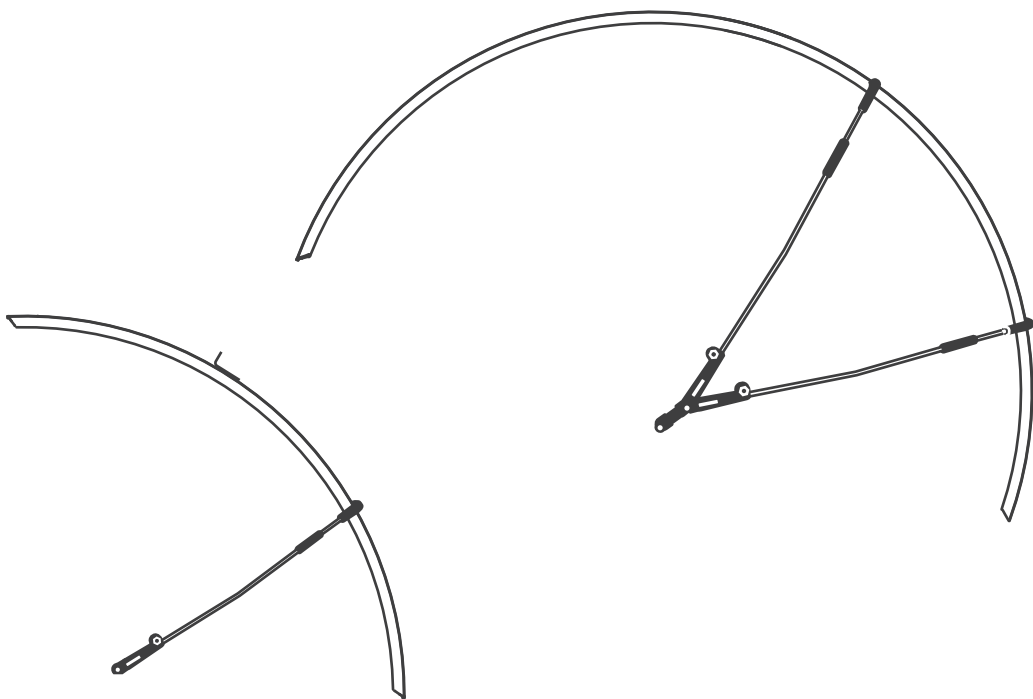

| ENGLISH |

SPEEDSHIELD RGX 45

COMPATIBLE WITH
REVOLT/ AVAIL AR/ DEVOTE ADVANCED/ DEVOTE

GIANT

SPEEDSHIELD RGX 45	02
OPTIONAL PARTS	07
RGX FENDER SEAT TUBE MOUNTING KIT (540000042)	07

PARTS SUPPLIED

 x4	 x4	 x5	 x4	 x1	 x1
 x3	 x5	 x2			
 x2	 x1	 x2	 x2		

ASSEMBLING

FRONT

SCREW HOLE POSITION A

SCREW HOLE POSITION B

ASSEMBLING

REAR

SCREW HOLE POSITION A

 Hex Bolt
M5/12mm x1

SCREW HOLE POSITION B

 Hex Bolt
M5/12mm x1
 Washer x1

 Hex Bolt
M5/25mm x1

 Hex Bolt
M5/30mm x1

 Washer x1

 Resin Washer
3mm x1

 Resin Washer
6mm x1

ASSEMBLING

 Washer
Small 2 Hole **x1**