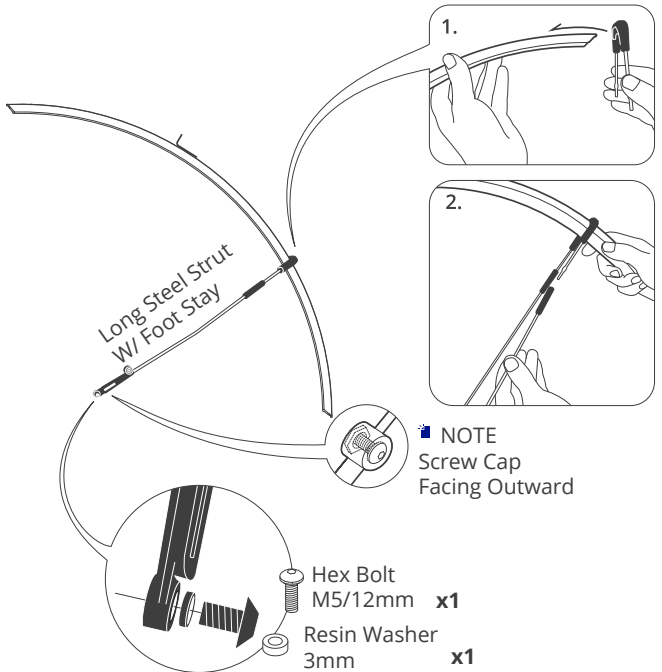

| ENGLISH |

SPEEDSHIELD RGX 45

COMPATIBLE WITH
REVOLT/ AVAIL AR/ DEVOTE ADVANCED/ DEVOTE

GIANT

SPEEDSHIELD RGX 45	02
OPTIONAL PARTS	07
RGX FENDER SEAT TUBE MOUNTING KIT (540000042)	07

PARTS SUPPLIED

 x4	 x4	 x5	 x4	 x1	 x1
 x3	 x5	 x2			
 x2	 x1	 x2	 x2		

ASSEMBLING

FRONT

SCREW HOLE POSITION A

SCREW HOLE POSITION B

ASSEMBLING

REAR

SCREW HOLE POSITION A

 Hex Bolt
M5/12mm x1

SCREW HOLE POSITION B

 Hex Bolt
M5/12mm x1
 Washer x1

 Hex Bolt
M5/25mm x1

 Hex Bolt
M5/30mm x1

 Washer x1

 Resin Washer
3mm x1

 Resin Washer
6mm x1

ASSEMBLING

REAR

OPTIONAL PARTS

RGX Fender Seat Tube Mounting Kit (540000042)

RGX FENDER SEAT TUBE MOUNTING KIT

OPTIONAL PARTS (540000042)

ASSEMBLING

REAR

 Hex Bolt
M4/7mm **x1**