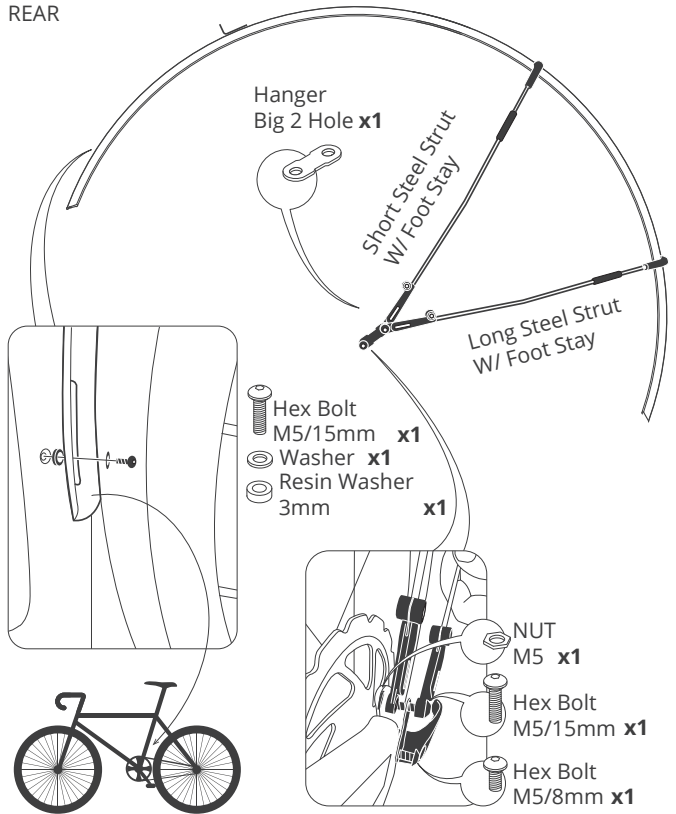

ASSEMBLING

FRONT

SCREW HOLE POSITION A

SCREW HOLE POSITION B

ASSEMBLING

REAR

SCREW HOLE POSITION A

 Hex Bolt
M5/12mm x1

SCREW HOLE POSITION B

 Hex Bolt
M5/12mm x1
 Washer x1

 Hex Bolt
M5/25mm x1

 Hex Bolt
M5/30mm x1

 Washer x1

 Resin Washer
3mm x1

 Resin Washer
6mm x1

ASSEMBLING

REAR

OPTIONAL PARTS

RGX Fender Seat Tube Mounting Kit (540000042)

RGX FENDER SEAT TUBE MOUNTING KIT

OPTIONAL PARTS (540000042)

ASSEMBLING

REAR

 Hex Bolt
M4/7mm **x1**

 Washer
Small 2 Hole **x1**