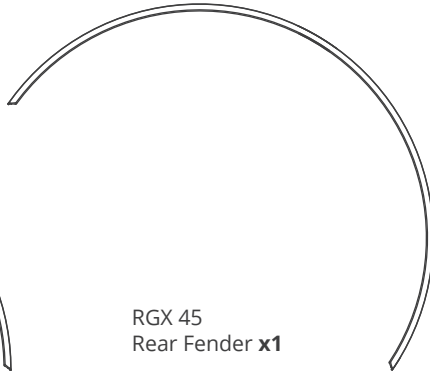

| ENGLISH |

SPEEDSHIELD RGX 45

COMPATIBLE WITH
REVOLT/ AVAIL AR/ DEVOTE ADVANCED/ DEVOTE

GIANT

SPEEDSHIELD RGX 45	02
OPTIONAL PARTS	07
RGX FENDER SEAT TUBE MOUNTING KIT (540000042)	07

PARTS SUPPLIED

 x4	 x4	 x5	 x4	 x1	 x1
 x3	 x5	 x2			
 x2	 x1	 x2	 x2		

ASSEMBLING

FRONT

SCREW HOLE POSITION A

SCREW HOLE POSITION B

ASSEMBLING

REAR

SCREW HOLE POSITION A

 Hex Bolt
M5/12mm x1

SCREW HOLE POSITION B

 Hex Bolt
M5/12mm x1
 Washer x1

 Hex Bolt
M5/25mm x1

 Hex Bolt
M5/30mm x1

 Washer x1

 Resin Washer
3mm x1

 Resin Washer
6mm x1

ASSEMBLING

REAR

OPTIONAL PARTS

RGX Fender Seat Tube Mounting Kit (540000042)

RGX FENDER SEAT TUBE MOUNTING KIT

OPTIONAL PARTS (540000042)

ASSEMBLING

REAR

 Hex Bolt
M4/7mm **x1**