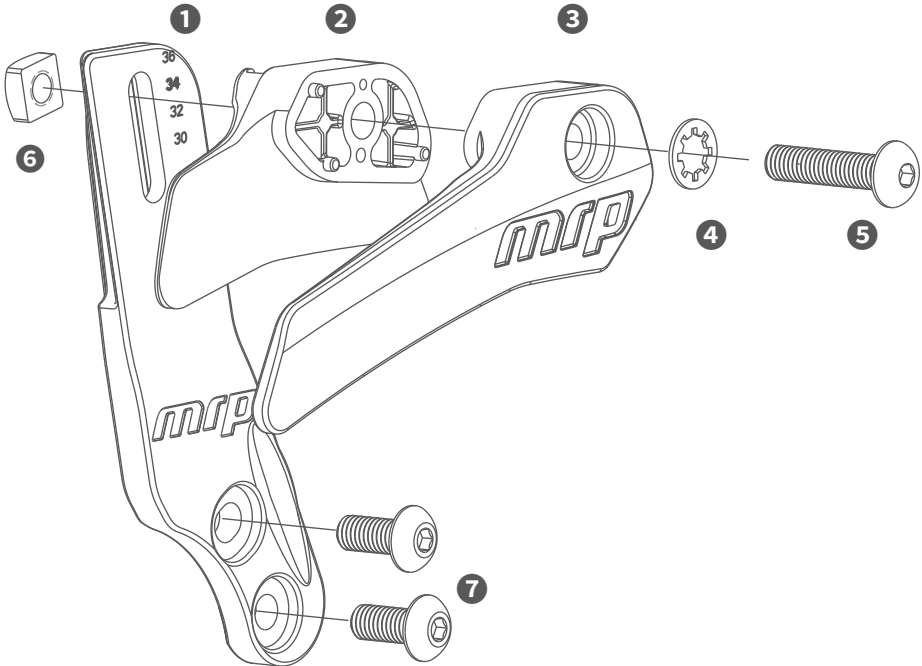

GIANT MRP CHAIN GUIDE FOR MY22 ANTHEM

INDEX	PARTS	QTY
1	MY22 ANTHEM CHAIN GUIDE BACK PLATE	1
2	CHAIN GUIDE INNER	1
3	CHAIN GUIDE OUTER	1
4	INTERNAL TOOTH LOCK WASHER	1
5	M5X22MM BOLT	1
	⚠ Assembly torque 1 - 1.5 Nm	
6	M5 SQUARE NUT	1
7	M5X12 BOLT	2