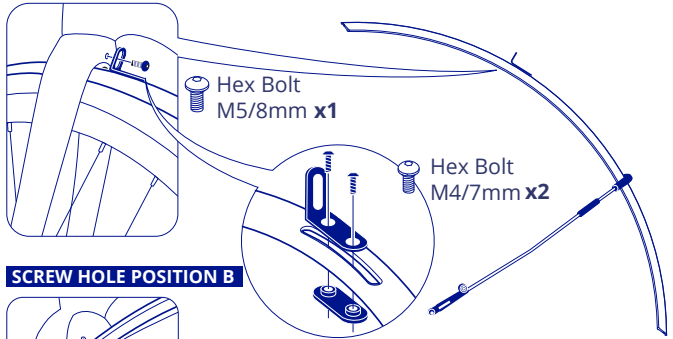

SPEEDSHIELD RGX 45

Compatible with Revolt/ Avail AR/ Devote Advanced/ Devote

PARTS SUPPLIED

HOW CAN I USE IT? ASSEMBLING

FRONT

SCREW HOLE POSITION A

SCREW HOLE POSITION B

HOW CAN I USE IT? ASSEMBLING

REAR

SCREW HOLE POSITION A

Hex Bolt
M5/12mm **x1**

SCREW HOLE POSITION B

Hex Bolt
M5/12mm **x1**

Washer **x1**

Hex Bolt
M5/15mm **x1**
Washer **x1**
Resin Washer
3mm **x1**

NUT
M5 **x1**
Hex Bolt
M5/15mm **x1**
Hex Bolt
M5/8mm **x1**