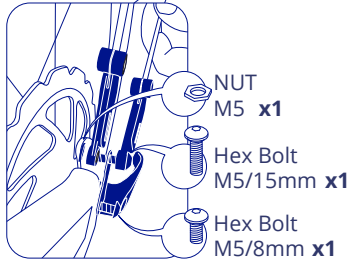

REAR

SCREW HOLE POSITION A

Hex Bolt
M5/12mm **x1**

SCREW HOLE POSITION B

Hex Bolt
M5/12mm **x1**

Washer **x1**

Hex Bolt
M5/15mm **x1**
Washer **x1**
Resin Washer
3mm **x1**

NUT
M5 **x1**
Hex Bolt
M5/15mm **x1**
Hex Bolt
M5/8mm **x1**