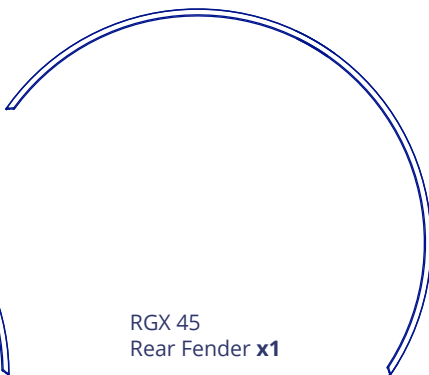

SPEEDSHIELD RGX 45

Compatible with Revolt/ Avail AR/ Devote Advanced/ Devote

PARTS SUPPLIED

HOW CAN I USE IT? ASSEMBLING

FRONT

SCREW HOLE POSITION A

SCREW HOLE POSITION B

HOW CAN I USE IT? ASSEMBLING

REAR

SCREW HOLE POSITION A

Hex Bolt
M5/12mm **x1**

SCREW HOLE POSITION B

Hex Bolt
M5/12mm **x1**

Washer **x1**

Hex Bolt
M5/15mm **x1**
Washer **x1**
Resin Washer
3mm **x1**

NUT
M5 **x1**
Hex Bolt
M5/15mm **x1**
Hex Bolt
M5/8mm **x1**