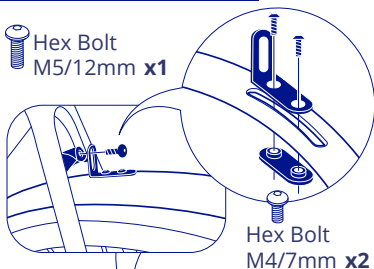

SPEEDSHIELD RGX 45

Compatible with Revolt/ Avail AR/ Devote Advanced/ Devote

PARTS SUPPLIED

HOW CAN I USE IT? ASSEMBLING

FRONT

SCREW HOLE POSITION A

SCREW HOLE POSITION B

HOW CAN I USE IT? ASSEMBLING

REAR

SCREW HOLE POSITION A

Hex Bolt
M5/12mm **x1**

SCREW HOLE POSITION B

Hex Bolt
M5/12mm **x1**

Washer **x1**

Hex Bolt
M5/15mm **x1**
Washer **x1**
Resin Washer
3mm **x1**

NUT
M5 **x1**
Hex Bolt
M5/15mm **x1**
Hex Bolt
M5/8mm **x1**