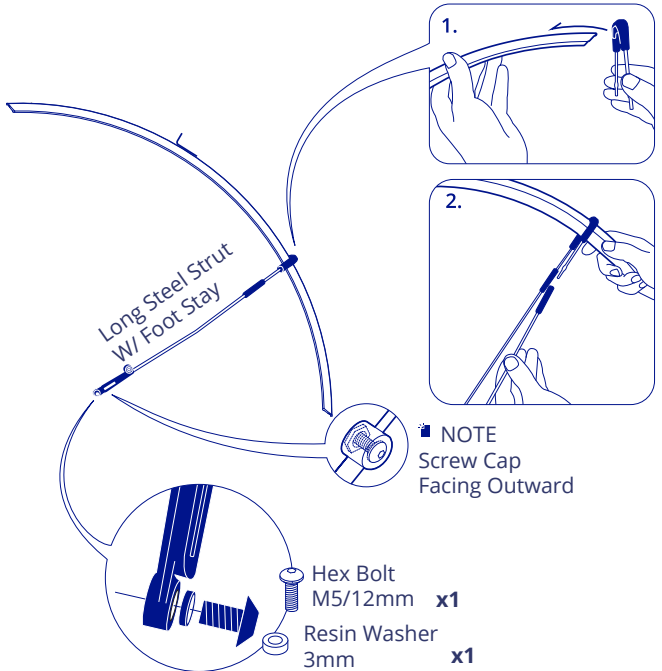

SPEEDSHIELD RGX 45

Compatible with Revolt/ Avail AR/ Devote Advanced/ Devote

PARTS SUPPLIED

HOW CAN I USE IT? ASSEMBLING

FRONT

SCREW HOLE POSITION A

SCREW HOLE POSITION B

HOW CAN I USE IT? ASSEMBLING

REAR

SCREW HOLE POSITION A

Hex Bolt
M5/12mm **x1**

SCREW HOLE POSITION B

Hex Bolt
M5/12mm **x1**

Washer **x1**

Hex Bolt
M5/15mm **x1**
Washer **x1**
Resin Washer
3mm **x1**

NUT
M5 **x1**
Hex Bolt
M5/15mm **x1**
Hex Bolt
M5/8mm **x1**