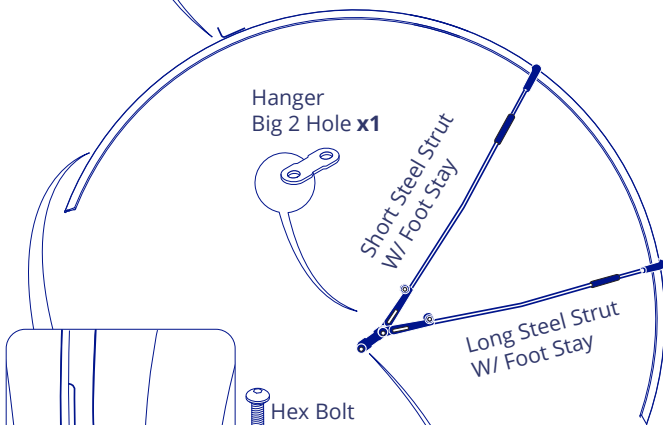

SPEEDSHIELD RGX 45

Compatible with Revolt/ Avail AR/ Devote Advanced/ Devote

PARTS SUPPLIED

HOW CAN I USE IT? ASSEMBLING

FRONT

SCREW HOLE POSITION A

SCREW HOLE POSITION B

HOW CAN I USE IT? ASSEMBLING

REAR

SCREW HOLE POSITION A

Hex Bolt
M5/12mm **x1**

SCREW HOLE POSITION B

Hex Bolt
M5/12mm **x1**

Washer **x1**

Hex Bolt
M5/15mm **x1**
Washer **x1**
Resin Washer
3mm **x1**

NUT
M5 **x1**
Hex Bolt
M5/15mm **x1**
Hex Bolt
M5/8mm **x1**