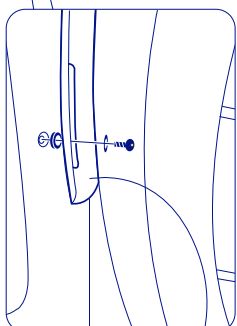

SPEEDSHIELD RGX 45

Compatible with Revolt/ Avail AR/ Devote Advanced/ Devote

PARTS SUPPLIED

HOW CAN I USE IT? ASSEMBLING

FRONT

SCREW HOLE POSITION A

SCREW HOLE POSITION B

HOW CAN I USE IT? ASSEMBLING

REAR

SCREW HOLE POSITION A

Hex Bolt
M5/12mm **x1**

SCREW HOLE POSITION B

Hex Bolt
M5/12mm **x1**

Washer **x1**

Hex Bolt
M5/15mm **x1**
Washer **x1**
Resin Washer
3mm **x1**

NUT
M5 **x1**
Hex Bolt
M5/15mm **x1**
Hex Bolt
M5/8mm **x1**