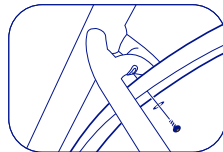

SPEEDSHIELD RGX 45

Compatible with Revolt/ Avail AR/ Devote Advanced/ Devote

PARTS SUPPLIED

HOW CAN I USE IT? ASSEMBLING

FRONT

SCREW HOLE POSITION A

SCREW HOLE POSITION B

HOW CAN I USE IT? ASSEMBLING

REAR

SCREW HOLE POSITION A

Hex Bolt
M5/12mm **x1**

SCREW HOLE POSITION B

Hex Bolt
M5/12mm **x1**

Washer **x1**

Hex Bolt
M5/15mm **x1**
Washer **x1**
Resin Washer
3mm **x1**

NUT
M5 **x1**
Hex Bolt
M5/15mm **x1**
Hex Bolt
M5/8mm **x1**