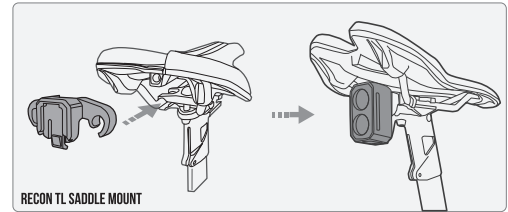

SPARE/OPTIONAL PARTS