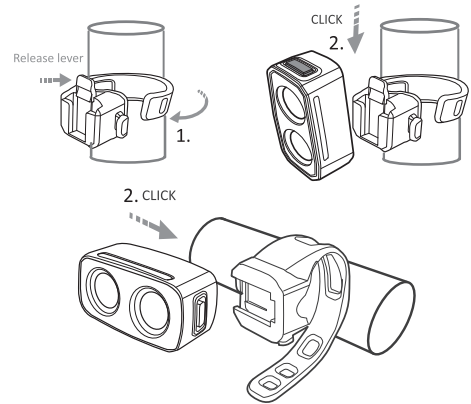

HOW TO INSTALL

HOW TO MOUNT

The mounting buckle and/or thumb screw, depending on the mount you are using.