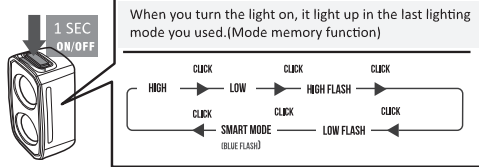

! WARNING/CAUTION

SWITCHING THE LIGHTING MODE

LUMENS/RUNTIME

RECON HL 200

ANSI	HIGH	LOW	HIGH FLASH	LOW FLASH	SMART(DAY)	SMART(NIGHT)
	200 LUMENS	50 LUMENS	150 LUMENS	10 LUMENS	100 LUMENS	100 LUMENS
	03:00 h:min	07:00 h:min	15:00 h:min	30:00 h:min	06:00 h:min	06:00 h:min

RECON TL 200

ANSI	HIGH	LOW	HIGH FLASH	LOW FLASH	SMART(DAY)	SMART(NIGHT)
	100 LUMENS	50 LUMENS	200 LUMENS	10 LUMENS	200 LUMENS	30 LUMENS
	02:30 h:min	05:00 h:min	06:00 h:min	25:00 h:min	06:00 h:min	10:00 h:min

BATTERY INDICATOR

- GREEN STEADY: 100%-70%
- ORANGE STEADY: 70%-40 %
- RED STEADY: 40%-20%
- RED FLASH: 20% <

HOW TO CHARGING

Always charge the product before use.

Standard charging time
Approx. 2-4 hrs

GREEN ILLUMINATES